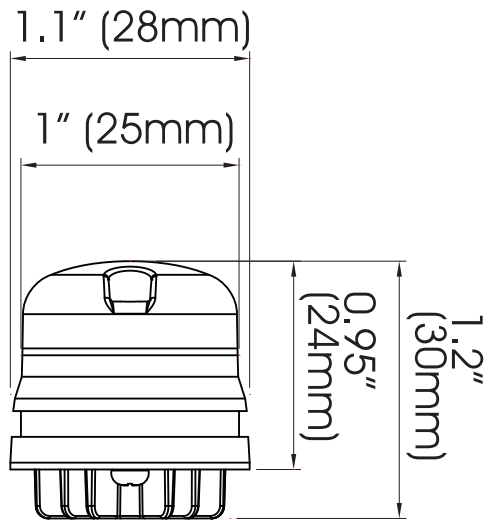

Dimension

Lighthouse

Flange

Flasher