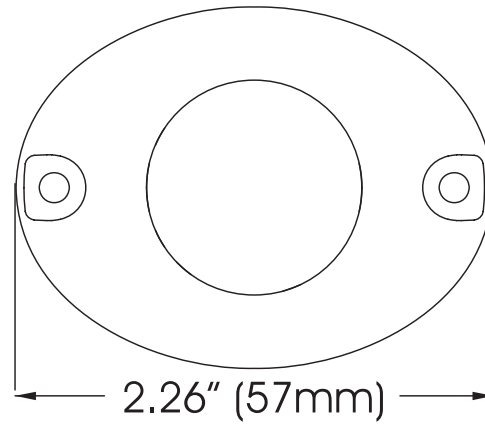

Dimension

Lighthouse

Flange

Flasher