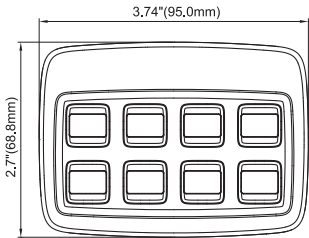

DIMENSIONS

Control Panel

Power Module