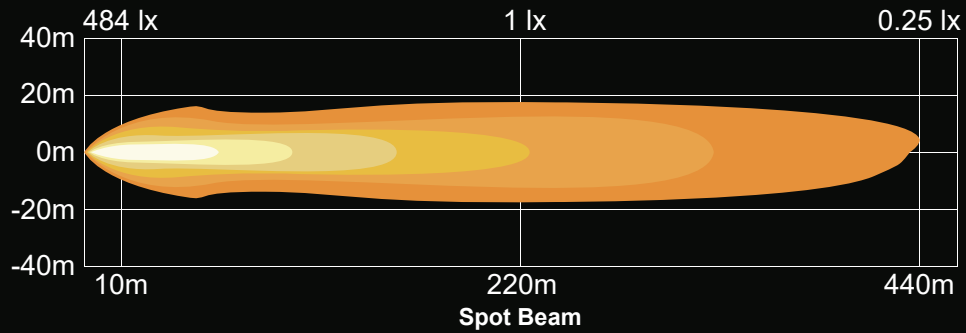

Features

6000 lumens

6 OSRAM LED of 10 Watts each

LEDs rated to 50 000 hours of operation

Color temperature 3300~3600K

Water & vibration resistant

Operating temperature: -40°C to +85°C

Certificates: CE, RoHS, R10, R112, IP68, IP69K, 60G (Shock)

Integrated 2 Pin Deutsch Connector (Female)

Additional 200mm cable with Deutsch 2 pin connector (Male)

Utilisations

Mining Industry
Agriculture
Forestry and Logging

NORTH X LIGHT

Electrical specifications

Input voltage: 10Vdc to 32Vdc
Power consumption: 5.2A @ 12V / 2.6A @24V
Power requirement (max.): 60 Watts

Dimensions

Light Patterns

Products

Part #	Description
W-16003	HEAVY-DUTY WORK LAMP - SQUARE 6 000 Lm - YELLOW SPOT BEAM