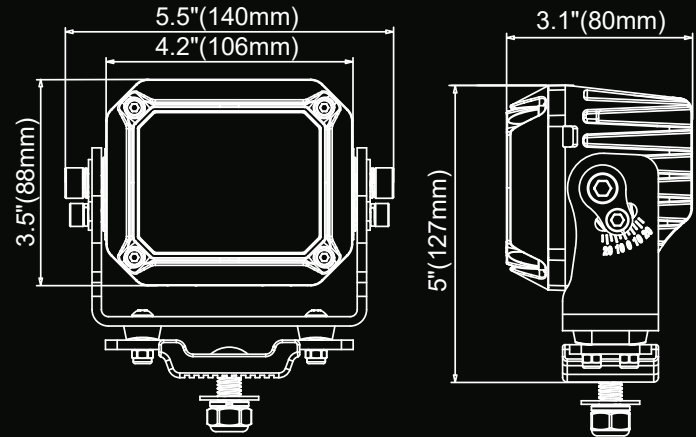

Integrated 2 Pin Deutsch Connector (Female)

Additional 200mm cable with Deutsch 2 pin connector (Male)

Utilisations

Mining Industry
Agriculture
Forestry and Logging

NORTH X LIGHT

Electrical specifications

Input voltage: 10Vdc to 32Vdc
Power consumption: 5.2A @ 12V / 2.6A @24V
Power requirement (max.): 60 Watts

Dimensions

Light Patterns

Products

Part #	Description
W-16003	HEAVY-DUTY WORK LAMP - SQUARE 6 000 Lm - YELLOW SPOT BEAM