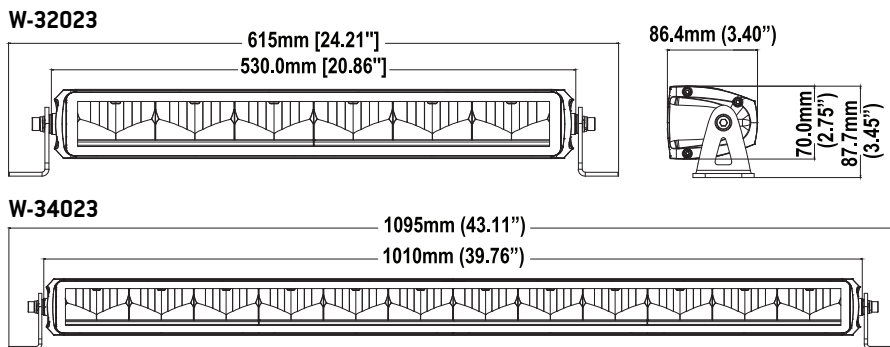

Number	Description
W-32023	LED LIGHTBAR 20" - 10350 LM - YELLOW FOG LIGHT FUNCTION - COMBO BEAM
W-34023	LED LIGHTBAR 40" - 19550 LM - YELLOW FOG LIGHT FUNCTION - COMBO BEAM
W-30023-HAR	HARNESS FOR LED LIGHTBAR WITH 2 ON/OFF SWITCH

ELECTRICAL SPECIFICATIONS

Voltage: 12Vdc to 24Vdc
Current: 10A at 12Vdc / 5A at 24Vdc (W-32023)
 20A at 12Vdc / 10A at 24Vdc (W-34023)
Lumen: 10,350 (W-32023)
 19,550 (W-34023)
Color Temperature: 3300~3600K (Fog Light)
 5700K (Hi-Low Beam)
Operating Temperature: -30°C to 65°C
Service Life: 30,000 Hours