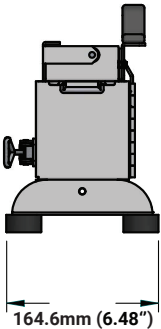

FEATURES

- ▶ Includes battery and charger
- ▶ Include a heavy-duty adjustable high-visibility tripod (land surveyor style)
- ▶ Include star-shaped foldable support for internal use
- ▶ The traffic stick comes with adjustable feet to fit different types of ground (when used without a tripod)
- ▶ Backlit control Keypad for nighttime use
- ▶ 3 Traffic flash patterns
- ▶ 3 Warning flash patterns
- ▶ Rugged aluminum conception for harsh environment
- ▶ Color available: 

FLASH PATTERNS

Traffic Arrow Patterns: Right Arrow (Sweep)
Left Arrow (Sweep)
Center Out

Flash Patterns: Split Double
Single Double
Outside-In Split Double

DIMENSIONS

PRODUCT NUMBERS

| Number | Description |
|--------|--|
| 33713Z | 26" ARROW STICK BATTERY OPERATED WITH HIGH VISIBILITY TRIPOD |
| 33722Z | HEAVY DUTY TRIPOD 4KG HEIGHT MAX 67"/MIN 41" |
| 33720Z | BATTERY CHARGER FOR 26" ARROW STICK BATTERY OPERATED |
| 33721Z | 6.0AH BATTERY FOR 26" ARROW STICK BATTERY OPERATED |