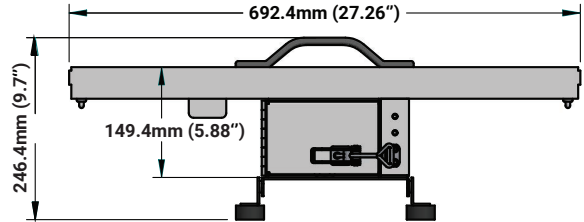

FEATURES

- ▶ Includes battery and charger
- ▶ Include a heavy-duty adjustable high-visibility tripod (land surveyor style)
- ▶ Include star-shaped foldable support for internal use
- ▶ The traffic stick comes with adjustable feet to fit different types of ground (when used without a tripod)
- ▶ Backlit control Keypad for nighttime use
- ▶ 3 Traffic flash patterns
- ▶ 3 Warning flash patterns
- ▶ Rugged aluminum conception for harsh environment
- ▶ Color available: 

FLASH PATTERNS

Traffic Arrow Patterns: Right Arrow (Sweep)
Left Arrow (Sweep)
Center Out

Flash Patterns: Split Double
Single Double
Outside-In Split Double

DIMENSIONS

PRODUCT NUMBERS

| Number | Description |
|--------|--|
| 33713Z | 26" ARROW STICK BATTERY OPERATED WITH HIGH VISIBILITY TRIPOD |
| 33722Z | HEAVY DUTY TRIPOD 4KG HEIGHT MAX 67"/MIN 41" |
| 33720Z | BATTERY CHARGER FOR 26" ARROW STICK BATTERY OPERATED |
| 33721Z | 6.0AH BATTERY FOR 26" ARROW STICK BATTERY OPERATED |