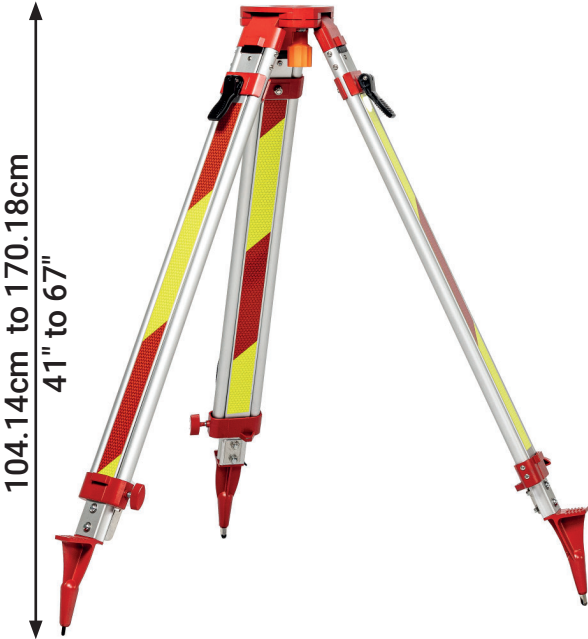

LIGHT STICKS & ARROW BOARDS

BATTERY OPERATED TRAFFIC STICK

ZONE 
ProSignal™

*Except for battery
and charger*

DESCRIPTION

- ▶ Developed to improve safety on construction sites, this portable Light Stick is ultra-rugged and easy to deploy. The top Light Stick can be used on its own directly on the ground or installed on a highly visible adjustable tripod. Can be quickly deployed in advance to indicate a construction site or any other hazards to road users.
- ▶ Its design exceeds SAE J595 Class I standards.

FEATURES

- ▶ Includes battery and charger
- ▶ Include a heavy-duty adjustable high-visibility tripod (land surveyor style)
- ▶ Include star-shaped foldable support for internal use
- ▶ The traffic stick comes with adjustable feet to fit different types of ground (when used without a tripod)
- ▶ Backlit control Keypad for nighttime use
- ▶ 3 Traffic flash patterns
- ▶ 3 Warning flash patterns
- ▶ Rugged aluminum conception for harsh environment
- ▶ Color available: 

FLASH PATTERNS

Traffic Arrow Patterns: Right Arrow (Sweep)
Left Arrow (Sweep)
Center Out

Flash Patterns: Split Double
Single Double
Outside-In Split Double

DIMENSIONS

PRODUCT NUMBERS

| Number | Description |
|--------|--|
| 33713Z | 26" ARROW STICK BATTERY OPERATED WITH HIGH VISIBILITY TRIPOD |
| 33722Z | HEAVY DUTY TRIPOD 4KG HEIGHT MAX 67"/MIN 41" |
| 33720Z | BATTERY CHARGER FOR 26" ARROW STICK BATTERY OPERATED |
| 33721Z | 6.0AH BATTERY FOR 26" ARROW STICK BATTERY OPERATED |