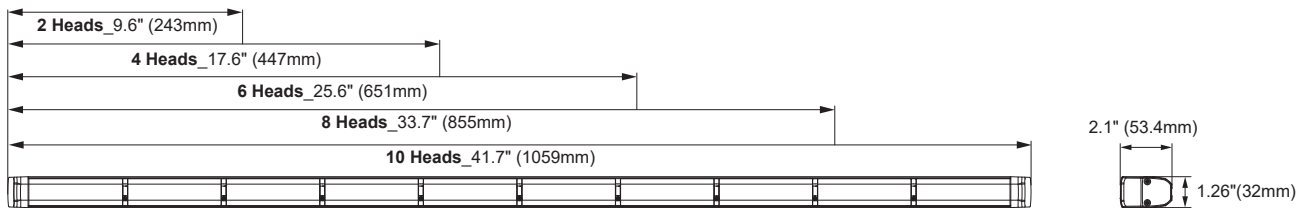

DIMENSIONS AND ELECTRICAL SPECIFICATIONS

Operating Voltage:	12Vdc
Maximum Current:	6 Heads = 3.6A at 12Vdc 8 Heads = 4.8A at 12Vdc 10 Heads = 6A at 12Vdc
Maximum Power:	6 Heads = 43.2W at 12Vdc 8 Heads = 57.6W at 12Vdc 10 Heads = 72W at 12Vdc
Fuse Recommended:	7A

DIMENSIONS

OPTIONAL MOUNTING BRACKETS