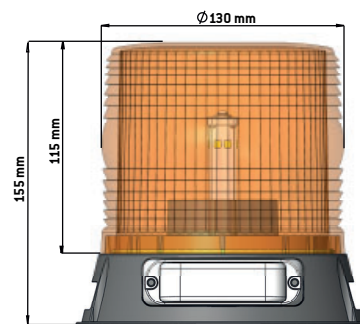

## ACCESSORIES INCLUDE IN THE BOX

UL Battery charger

Micro-USB to USB cable adaptor  
+ wall adaptor

Shark teeth metal plate

3 Lithium-Ion batteries

## DIMENSIONS