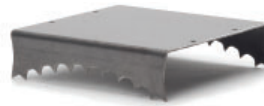

## DESCRIPTION

- ▶ The B117™ is a high-profile LED beacon paired with a red LED warning light. This beacon was named in honor of the Road 117 in the “La Vérendrye” sanctuary where the forest industry is a huge part of the economy.
- ▶ This product has been designed for company that do wide load transport and need to replace the wide load flag for a beacon at night time. Both Lights meets SAE J845 Class II standards.

## ACCESSORIES INCLUDE IN THE BOX

UL Battery charger

Micro-USB to USB cable adaptor  
+ wall adaptor

Shark teeth metal plate

3 Lithium-Ion batteries