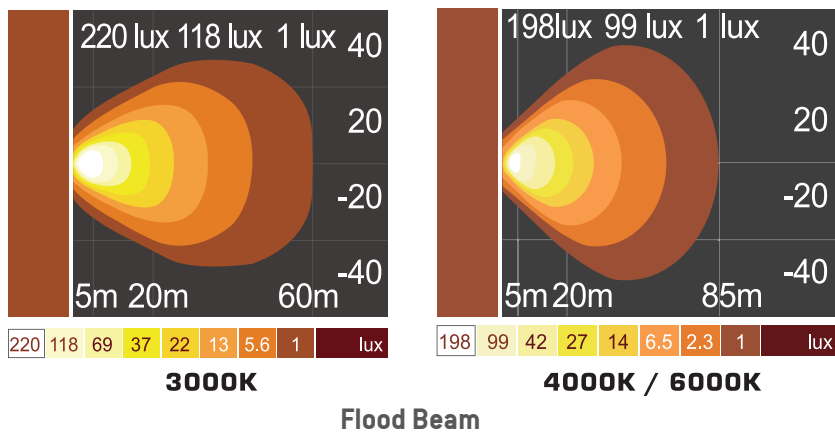

ELECTRICAL SPECIFICATIONS

Operating Voltage:	10 to 30Vdc
Current Draw:	4.8A at 12Vdc / 2.4A at 24Vdc
Maximum Power:	80 Watts
Fuse Recommended:	5A

LIGHT PATTERN

DIMENSIONS