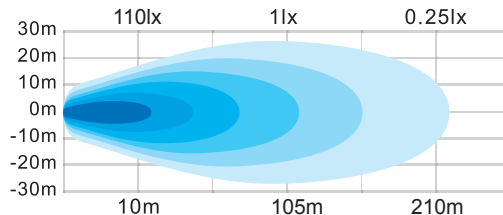

Wide adjustment angle -55° to 90°

LIGHT PATTERN

Combo Beam

Number	Description
64562Z	WORK LIGHT SQUARE - 14400 LM - COMBO BEAM

ELECTRICAL SPECIFICATIONS

Voltage: 12Vdc at 24Vdc
Current: 7.51A at 12Vdc / 3.75A at 24Vdc
Lumen: 14,400
Color Temperature: 5700K
Service Life: 50,000 Heures

LIGHT PATTERN

Flood Beam

Number	Description
64061Z	WORK LIGHT SQUARE - 21000 LM - FLOOD BEAM

ELECTRICAL SPECIFICATIONS

Voltage: 12Vdc to 24Vdc
Current: 10A at 12Vdc / 5A at 24Vdc
Lumen: 21,000
Color Temperature: 6000K
Service Life: 30,000 Hours