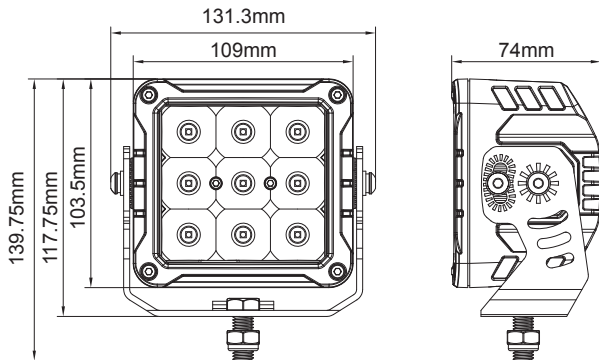

Wide adjustment angle -55° to 90°

LIGHT PATTERN

Combo Beam

Number	Description
64562Z	WORK LIGHT SQUARE - 14400 LM - COMBO BEAM

ELECTRICAL SPECIFICATIONS

Voltage: 12Vdc at 24Vdc
Current: 7.51A at 12Vdc / 3.75A at 24Vdc
Lumen: 14,400
Color Temperature: 5700K
Service Life: 50,000 Heures

LIGHT PATTERN

Flood Beam

Number	Description
64061Z	WORK LIGHT SQUARE - 21000 LM - FLOOD BEAM

ELECTRICAL SPECIFICATIONS

Voltage: 12Vdc to 24Vdc
Current: 10A at 12Vdc / 5A at 24Vdc
Lumen: 21,000
Color Temperature: 6000K
Service Life: 30,000 Hours