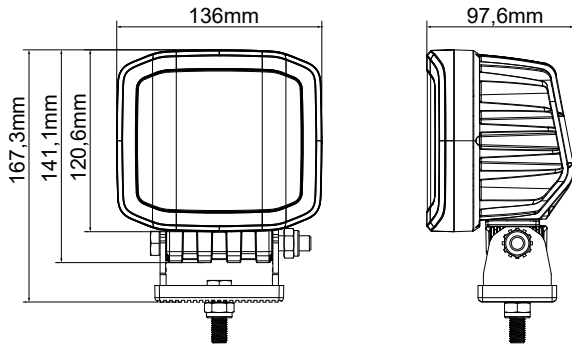

Wide adjustment angle -55° to 90°

LIGHT PATTERN

Combo Beam

Number	Description
64562Z	WORK LIGHT SQUARE - 14400 LM - COMBO BEAM

ELECTRICAL SPECIFICATIONS

Voltage: 12Vdc at 24Vdc
Current: 7.51A at 12Vdc / 3.75A at 24Vdc
Lumen: 14,400
Color Temperature: 5700K
Service Life: 50,000 Heures

LIGHT PATTERN

Flood Beam

Number	Description
64061Z	WORK LIGHT SQUARE - 21000 LM - FLOOD BEAM

ELECTRICAL SPECIFICATIONS

Voltage: 12Vdc to 24Vdc
Current: 10A at 12Vdc / 5A at 24Vdc
Lumen: 21,000
Color Temperature: 6000K
Service Life: 30,000 Hours