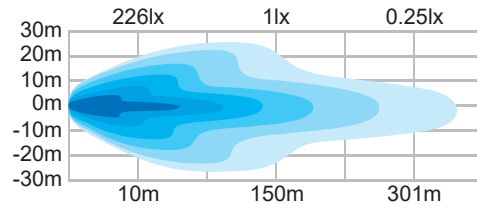

Wide adjustment angle -55° to 90°

LIGHT PATTERN

Combo Beam

Number	Description
64562Z	WORK LIGHT SQUARE - 14400 LM - COMBO BEAM

ELECTRICAL SPECIFICATIONS

Voltage: 12Vdc at 24Vdc
Current: 7.51A at 12Vdc / 3.75A at 24Vdc
Lumen: 14,400
Color Temperature: 5700K
Service Life: 50,000 Heures

LIGHT PATTERN

Flood Beam

Number	Description
64061Z	WORK LIGHT SQUARE - 21000 LM - FLOOD BEAM

ELECTRICAL SPECIFICATIONS

Voltage: 12Vdc to 24Vdc
Current: 10A at 12Vdc / 5A at 24Vdc
Lumen: 21,000
Color Temperature: 6000K
Service Life: 30,000 Hours