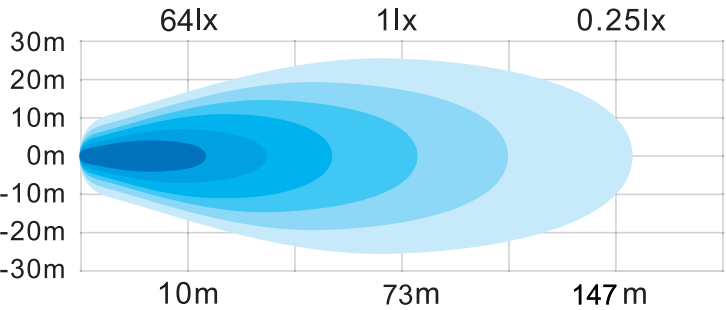

FEATURES

- ▶ Multi-voltage input: 12 to 24Vdc
- ▶ 2880 lumens
- ▶ 6 LED of 5 Watts each (Osram LED)
- ▶ LEDs rated to 30 000 hours of operation
- ▶ Color Temperature: 5700K
- ▶ Water & vibration resistant
- ▶ Certificates: CE, RoHS, IP67, IP69K
- ▶ This is the Flood beam version

ELECTRICAL SPECIFICATIONS

Operating Voltage:	12 to 24Vdc
Current Draw:	2.64A to 12Vdc / 1.33A to 24Vdc
Maximum Power:	30 Watts
Fuse Recommended:	4A

LIGHT PATTERN

Flood Beam

DIMENSIONS

PRODUCT NUMBERS

Number	Description
64302Z	PROSIGNAL - PREMIUM WORK LIGHT 12-24Vdc - 2880 lm SLIM - FLOOD