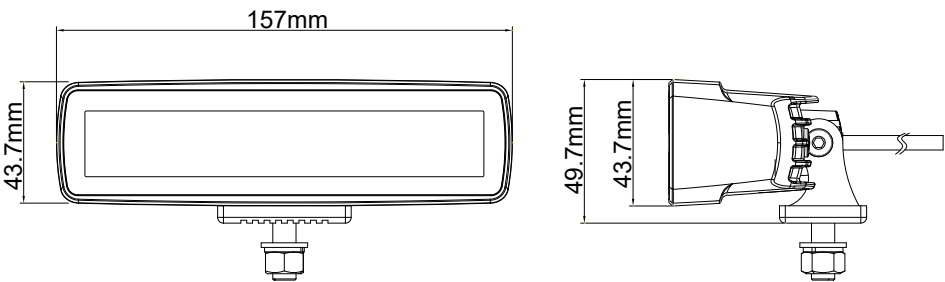

ELECTRICAL SPECIFICATIONS

Operating Voltage:	12 to 24Vdc
Current Draw:	2.64A to 12Vdc / 1.33A to 24Vdc
Maximum Power:	30 Watts
Fuse Recommended:	4A

LIGHT PATTERN

Flood Beam

DIMENSIONS

PRODUCT NUMBERS

Number	Description
64302Z	PROSIGNAL - PREMIUM WORK LIGHT 12-24Vdc - 2880 lm SLIM - FLOOD