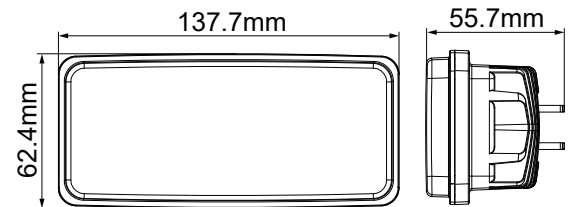

Number	Description
64271Z	RECESSED LED HEADLIGHT (TRACTOR) 3415 LM

LIGHT PATTERN

Integrated DRL

ELECTRICAL SPECIFICATIONS

Voltage: 12Vdc to 24Vdc
Current: 1.48A at 12Vdc / 0.74A at 24Vdc (Low Beam)
1.76A at 12Vdc / 0.88A at 24Vdc (High Beam)
Lumen: 1,008 (Low Beam)
1,380 (High Beam)
Color Temperature: 6000K

Number	Description
LED-HL-7	PAIR OF LED HEADLIGHTS (HI & LO) 1008/1380 LM - 7"/DRL