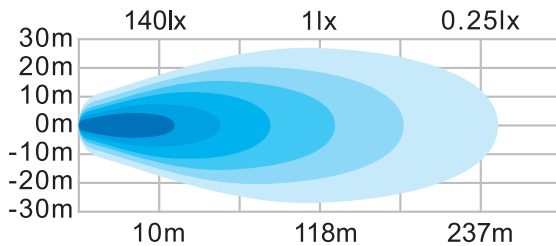

HEADLIGHTS

Compatible with 2-pin connectors (terminals)
on John Deere 6100 - 7810 series tractors

ELECTRICAL SPECIFICATIONS

Voltage: 12Vdc to 24Vdc
Current: 3.13A at 12Vdc / 1.58A at 24Vdc
Lumen: 3,415
Color Temperature: 5700K

Number	Description
64271Z	RECESSED LED HEADLIGHT (TRACTOR) 3415 LM

LIGHT PATTERN

Integrated DRL

ELECTRICAL SPECIFICATIONS

Voltage: 12Vdc to 24Vdc
Current: 1.48A at 12Vdc / 0.74A at 24Vdc (Low Beam)
1.76A at 12Vdc / 0.88A at 24Vdc (High Beam)
Lumen: 1,008 (Low Beam)
1,380 (High Beam)
Color Temperature: 6000K