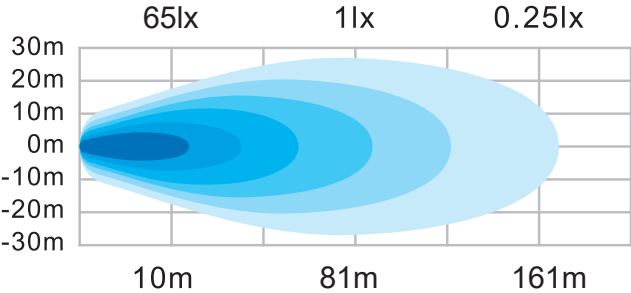

## DESCRIPTION

- ▶ Here is a more extensive version of this 4" x 6" work lamp, which is very popular with farmers and excavation companies.
- ▶ The latter offers a more substantial, new look and meets the growing demand for more Lumen power.

# DIMENSIONS