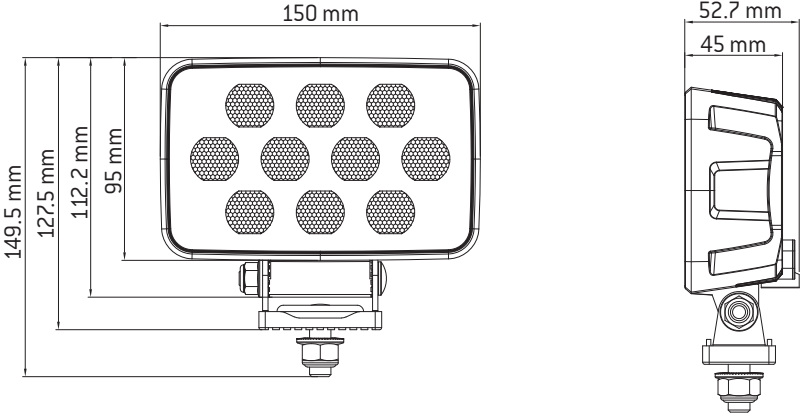

## DESCRIPTION

- ▶ Here is a more extensive version of this 4" x 6" work lamp, which is very popular with farmers and excavation companies.
- ▶ The latter offers a more substantial, new look and meets the growing demand for more Lumen power.

# DIMENSIONS