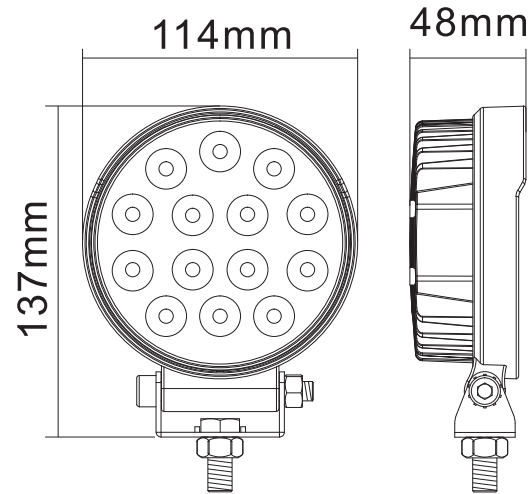

# ELECTRICAL SPECIFICATIONS

Operating Voltage:	12 to 24Vdc
Current Draw:	1.83A at 12Vdc / 0.91A at 24Vdc
Maximum Power:	21 Watts
Fuse Recommended:	3A

# DIMENSIONS