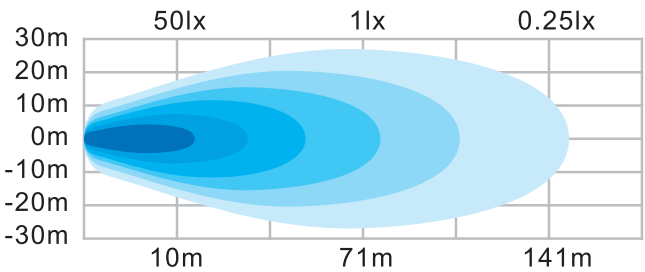

## FEATURES

- ▶ Multi-voltage input: 12 to 24Vdc
- ▶ 2660 lumens
- ▶ 14 LED of 1,5 Watts each (Osram LED)
- ▶ LEDs rated to 30 000 hours of operation
- ▶ Color Temperature: 6000K
- ▶ Water & vibration resistant
- ▶ Certificates: CE, RoHS, IP67, IP69K, ECE, R10
- ▶ This is the Flood beam version

# DIMENSIONS