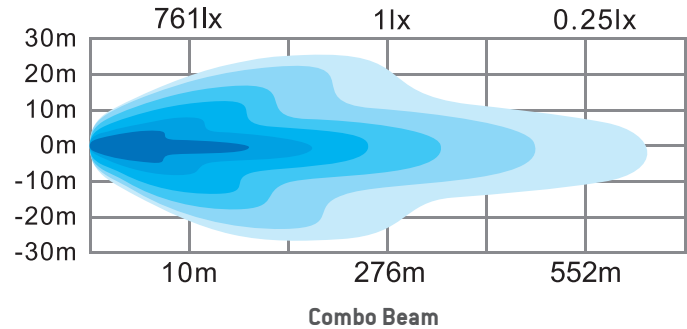

64082Z

DESCRIPTION

- ▶ The 64082Z™ Premium Work light is the top of the line in terms of “combo beam” lighting. With open wide-angle sides housing, it offers a 140° flood and spot lighting output. Its conception is completely weatherproof and resistant to vibration.
- ▶ Ideal for applications such as: Agriculture, Excavation, ATV/Off-road vehicles & towing.

FEATURES

- ▶ Multi-voltage input: 12 to 24Vdc
- ▶ 8400 lumens
- ▶ 4 LED of 10 Watts + 6 LED of 5 Watt (Osram LEDs)
- ▶ LEDs rated to 30 000 hours of operation
- ▶ Color Temperature: 5700K
- ▶ Water & vibration resistant
- ▶ Certificates: CE, RoHS, IP67, R10
- ▶ Combo beam flood/spot

ELECTRICAL SPECIFICATIONS

Operating Voltage:	12 to 24Vdc
Current Draw:	3.2A at 12Vdc / 1.63A at 24Vdc
Maximum Power:	70 Watts
Fuse Recommended:	5A

LIGHT PATTERN

DIMENSIONS

PRODUCT NUMBERS

Number	Description
64082Z	PROSIGNAL - PREMIUM WORK LIGHT 8400 Lm - COMBO BEAM