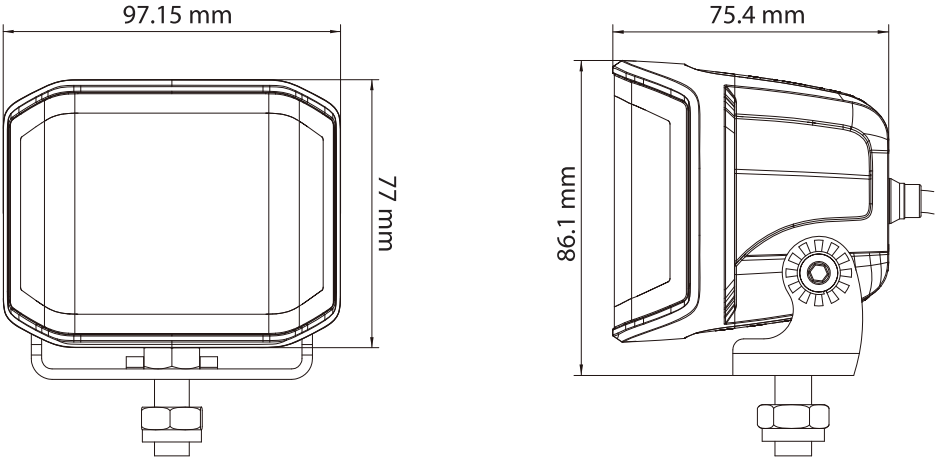

64082Z

DESCRIPTION

- ▶ The 64082Z™ Premium Work light is the top of the line in terms of “combo beam” lighting. With open wide-angle sides housing, it offers a 140° flood and spot lighting output. Its conception is completely weatherproof and resistant to vibration.
- ▶ Ideal for applications such as: Agriculture, Excavation, ATV/Off-road vehicles & towing.

ELECTRICAL SPECIFICATIONS

Operating Voltage:	12 to 24Vdc
Current Draw:	3.2A at 12Vdc / 1.63A at 24Vdc
Maximum Power:	70 Watts
Fuse Recommended:	5A

LIGHT PATTERN

DIMENSIONS

PRODUCT NUMBERS

Number	Description
64082Z	PROSIGNAL - PREMIUM WORK LIGHT 8400 Lm - COMBO BEAM