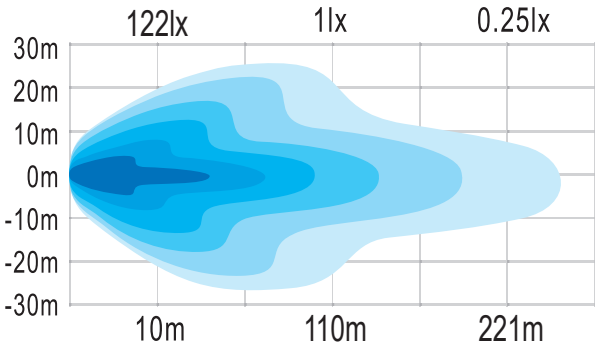

64052Z

DESCRIPTION

- ▶ The 64052Z™ Work lights are the best compromise between quality and price. Assembled in a die-cast aluminum housing these work lights are completely weatherproof and resistant to vibration. Its combo beam pattern offers a 140° angle light output.
- ▶ Ideal for applications such as: Agriculture, Excavation, ATV/Off-road vehicles, towing and Forklift.

FEATURES

- ▶ Multi-voltage input: 12 to 24Vdc
- ▶ 2850 lumens
- ▶ 15 LED of 1,5 Watts each (Osram LED)
- ▶ LEDs rated to 30 000 hours of operation
- ▶ Color Temperature: 6000K
- ▶ Water & vibration resistant
- ▶ Certificates: CE, RoHS, IP67, IP69K, ECE, R10
- ▶ Combo wide/narrow beam projections

ELECTRICAL SPECIFICATIONS

Operating Voltage:	12 to 24Vdc
Current Draw:	1.69A at 12Vdc / 0.84A at 24Vdc
Maximum Power:	22.5 Watts
Fuse Recommended:	3A

LIGHT PATTERN

DIMENSIONS

PRODUCT NUMBERS

Number	Description
64052Z	PROSIGNAL - WORK LIGHT 12-24Vdc - 2850 lm WIDE ANGLE 140° - COMBO