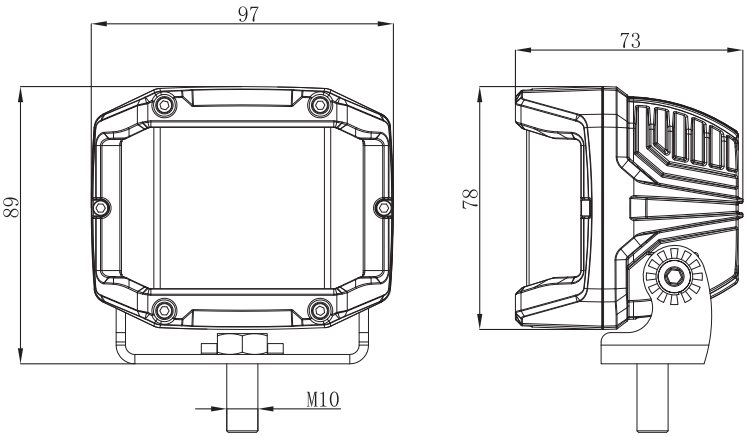

64052Z

DESCRIPTION

- ▶ The 64052Z™ Work lights are the best compromise between quality and price. Assembled in a die-cast aluminum housing these work lights are completely weatherproof and resistant to vibration. Its combo beam pattern offers a 140° angle light output.
- ▶ Ideal for applications such as: Agriculture, Excavation, ATV/Off-road vehicles, towing and Forklift.

ELECTRICAL SPECIFICATIONS

Operating Voltage:	12 to 24Vdc
Current Draw:	1.69A at 12Vdc / 0.84A at 24Vdc
Maximum Power:	22.5 Watts
Fuse Recommended:	3A

LIGHT PATTERN

DIMENSIONS

PRODUCT NUMBERS

Number	Description
64052Z	PROSIGNAL - WORK LIGHT 12-24Vdc - 2850 lm WIDE ANGLE 140° - COMBO