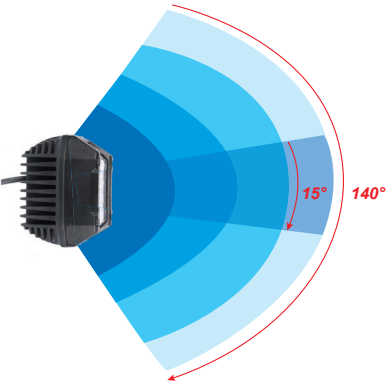

64052Z

DESCRIPTION

- ▶ The 64052Z™ Work lights are the best compromise between quality and price. Assembled in a die-cast aluminum housing these work lights are completely weatherproof and resistant to vibration. Its combo beam pattern offers a 140° angle light output.
- ▶ Ideal for applications such as: Agriculture, Excavation, ATV/Off-road vehicles, towing and Forklift.

FEATURES

- ▶ Multi-voltage input: 12 to 24Vdc
- ▶ 2850 lumens
- ▶ 15 LED of 1,5 Watts each (Osram LED)
- ▶ LEDs rated to 30 000 hours of operation
- ▶ Color Temperature: 6000K
- ▶ Water & vibration resistant
- ▶ Certificates: CE, RoHS, IP67, IP69K, ECE, R10
- ▶ Combo wide/narrow beam projections

ELECTRICAL SPECIFICATIONS

Operating Voltage:	12 to 24Vdc
Current Draw:	1.69A at 12Vdc / 0.84A at 24Vdc
Maximum Power:	22.5 Watts
Fuse Recommended:	3A

LIGHT PATTERN

DIMENSIONS

PRODUCT NUMBERS

Number	Description
64052Z	PROSIGNAL - WORK LIGHT 12-24Vdc - 2850 lm WIDE ANGLE 140° - COMBO