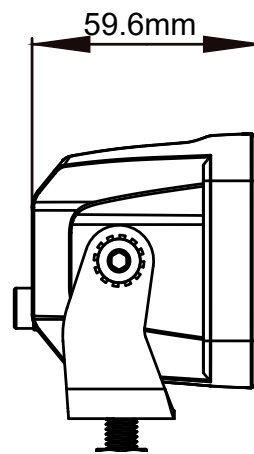

LIGHT PATTERN

Faisceau large

Faisceau étroit

DIMENSIONS

PRODUCT NUMBERS

| Number | Description |
|--------|---|
| 64028Z | PROSIGNAL - PREMIUM WORK LIGHT 12-24Vdc - 1920 LM - FLOOD |
| 64038Z | PROSIGNAL - PREMIUM WORK LIGHT 12-24Vdc - 1920 LM - SPOT |