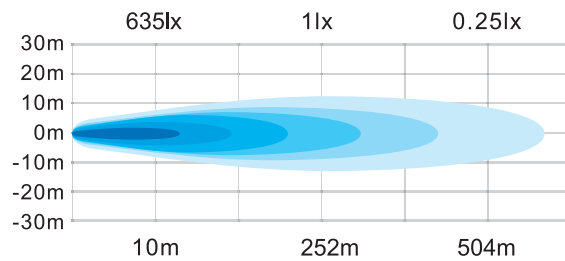

FEATURES

- ▶ Multi-voltage input: 12 to 24Vdc
- ▶ 1920 lumens
- ▶ 4 LED of 5 Watts (Osram LEDs)
- ▶ LEDs rated to 30 000 hours of operation
- ▶ Color Temperature: 5700K
- ▶ Water & vibration resistant
- ▶ Certificates: CE, RoHS, IP67, IP69K
- ▶ Available in flood or spot beam

LIGHT PATTERN

Faisceau large

Faisceau étroit

DIMENSIONS

PRODUCT NUMBERS

| Number | Description |
|--------|---|
| 64028Z | PROSIGNAL - PREMIUM WORK LIGHT 12-24Vdc - 1920 LM - FLOOD |
| 64038Z | PROSIGNAL - PREMIUM WORK LIGHT 12-24Vdc - 1920 LM - SPOT |