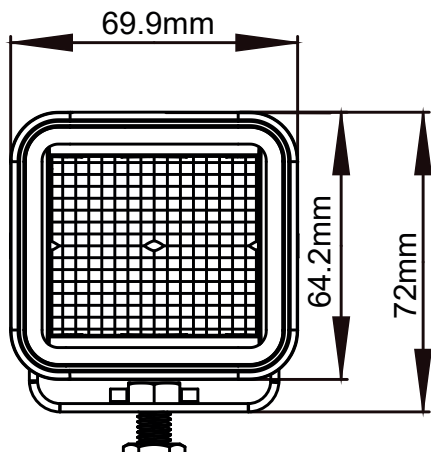

LIGHT PATTERN

Faisceau large

Faisceau étroit

DIMENSIONS

PRODUCT NUMBERS

| Number | Description |
|--------|---|
| 64028Z | PROSIGNAL - PREMIUM WORK LIGHT 12-24Vdc - 1920 LM - FLOOD |
| 64038Z | PROSIGNAL - PREMIUM WORK LIGHT 12-24Vdc - 1920 LM - SPOT |