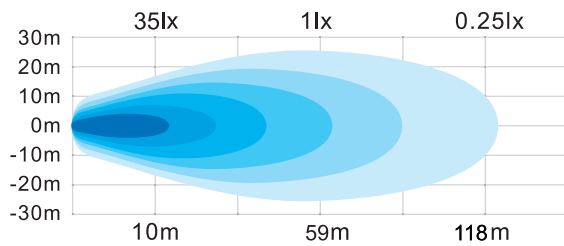

ELECTRICAL SPECIFICATIONS

Operating Voltage:	12 to 24Vdc
Current Draw:	1.94A to 12Vdc / 0.98A to 24Vdc
Maximum Power:	20 Watts
Fuse Recommended:	5A

LIGHT PATTERN

Faisceau large