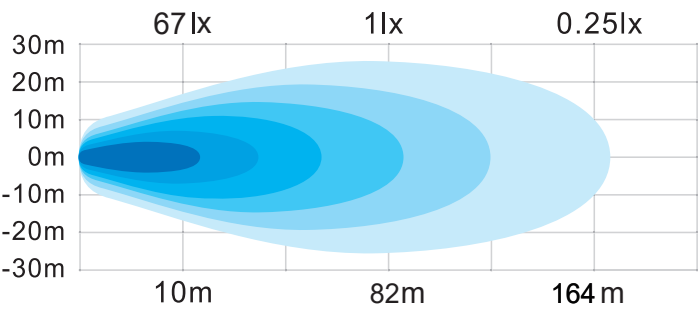

64018Z

DESCRIPTION

- ▶ The 64018Z™ Work lights are the best compromise between quality and price. Assembled in an aluminum die-cast housing these work lights are completely weatherproof and resistant to vibration. This new contourless model prevents snow or dust from accumulating, also making it easier to clean.
- ▶ Its up-to-date design makes it popular for workers and ATV owners.
- ▶ Light is reflected to provide perfect lighting.

FEATURES

- ▶ Multi-voltage input: 12 to 24Vdc
- ▶ 4800 lumens
- ▶ 4 LED of 10 Watts (Osram LEDs)
- ▶ LEDs rated to 30 000 hours of operation
- ▶ Color Temperature: 5700K
- ▶ Water & vibration resistant
- ▶ Certificates: CE, RoHS, IP67, IP69K
- ▶ Flood beam projections

ELECTRICAL SPECIFICATIONS

Operating Voltage:	12 to 24Vdc
Current Draw:	3.39A to 12Vdc / 1.62A to 24Vdc
Maximum Power:	40 Watts
Fuse Recommended:	5A

LIGHT PATTERN

DIMENSIONS

PRODUCT NUMBERS

Number	Description
64018Z	PROSIGNAL - PREMIUM WORK LIGHT 12-24Vdc - 4800 LM - FLOOD