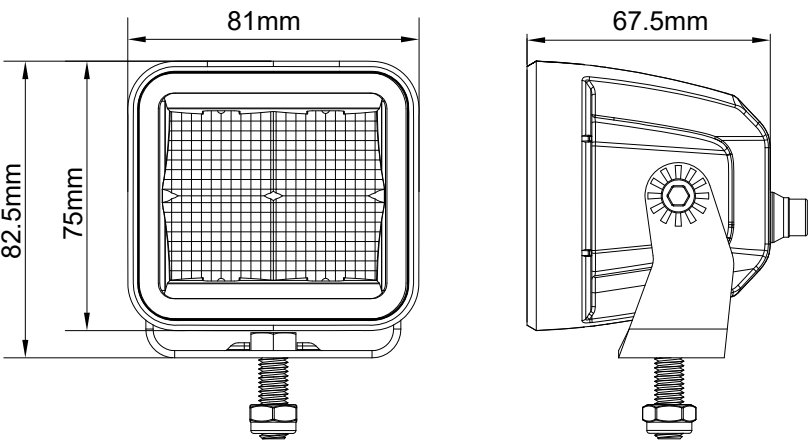

ELECTRICAL SPECIFICATIONS

Operating Voltage:	12 to 24Vdc
Current Draw:	3.39A to 12Vdc / 1.62A to 24Vdc
Maximum Power:	40 Watts
Fuse Recommended:	5A

LIGHT PATTERN

DIMENSIONS

PRODUCT NUMBERS

Number	Description
64018Z	PROSIGNAL - PREMIUM WORK LIGHT 12-24Vdc - 4800 LM - FLOOD