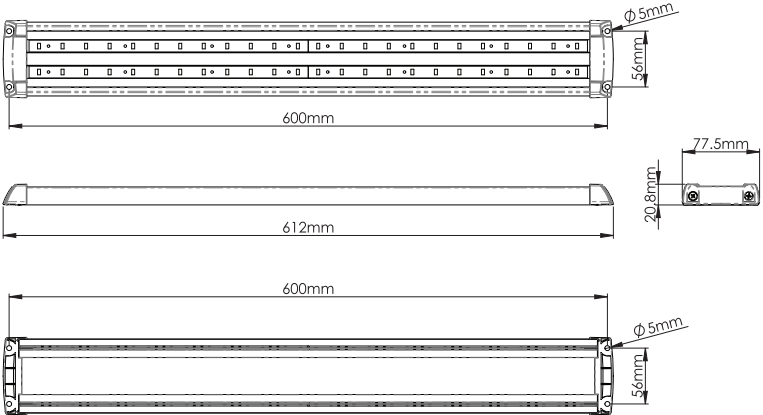

ELECTRICAL SPECIFICATIONS

	60101Z	60102Z
Operating Voltage:	12Vdc	12Vdc
Current Draw:	1.04A at 12Vdc	1.57A at 12Vdc

DIMENSIONS

60101Z

60102Z

PRODUCT NUMBERS

Number	Description
60101Z	PROSIGNAL - INTERIOR DOME LIGHT 12V - 960 lm - 24"
60102Z	PROSIGNAL - INTERIOR DOME LIGHT 12V - 1440 lm - 35"