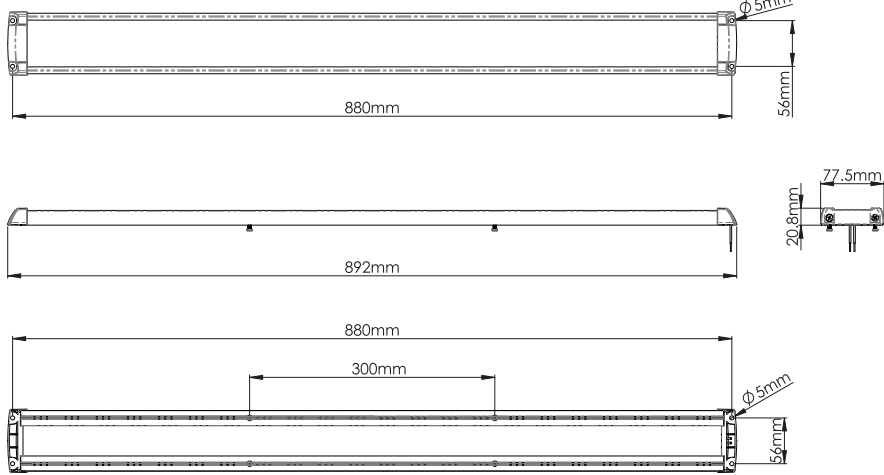

ELECTRICAL SPECIFICATIONS

	60101Z	60102Z
Operating Voltage:	12Vdc	12Vdc
Current Draw:	1.04A at 12Vdc	1.57A at 12Vdc

DIMENSIONS

60101Z

60102Z

PRODUCT NUMBERS

Number	Description
60101Z	PROSIGNAL - INTERIOR DOME LIGHT 12V - 960 lm - 24"
60102Z	PROSIGNAL - INTERIOR DOME LIGHT 12V - 1440 lm - 35"