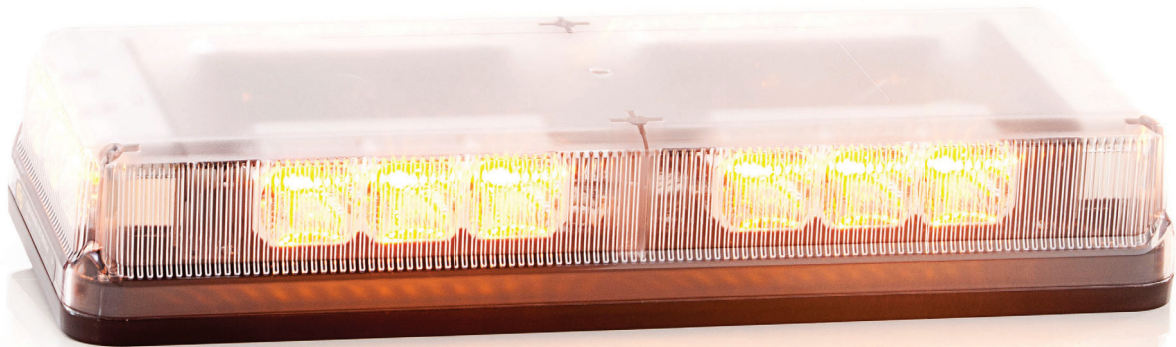

G6 REFLECTOR

ProSignal™

DESCRIPTION

- ▶ The G6 Reflector™ is a low profile minibar. Its compact size and rugged design make this Minibar the ally of choice for road signalisation.
- ▶ The Minibar design offers superior 360° output that meets SAE J845 Class 1 standards.

FEATURES

- ▶ Input voltage: 12Vdc
- ▶ 19 selectable flash patterns
- ▶ High intensity LED modules { 18 LED modules of 1 Watt }
- ▶ LEDs rated to 100 000 hours of operation
- ▶ Non-volatile memory recalls last flash pattern used at power up
- ▶ Rear cut-off feature can be applied
- ▶ 2 Warning Modes for quick pattern change
- ▶ Weatherproof and vibration resistant design for internal or external use
- ▶ Available in permanent or magnetic mount
- ▶ Reverse polarity protection
- ▶ Multiple units can be synchronized
- ▶ Color available: 
- ▶ Lens color available: 

ELECTRICAL SPECIFICATIONS

Operating Voltage:	12Vdc
Maximum Current:	3.2A at 12Vdc
Average Power:	19.2 Watts (varies with pattern)
Maximum Power:	38.4 Watts
Fuse Recommended:	5A

CONNECTING OPTIONS

DIMENSIONS