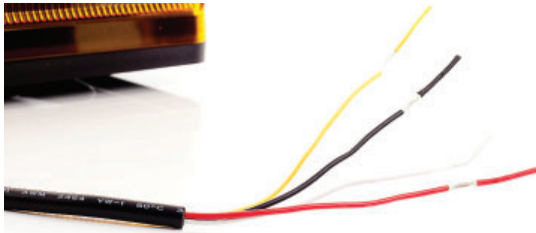

G6 REFLECTOR

ProSignal™

DESCRIPTION

- ▶ The G6 Reflector™ is a low profile minibar. Its compact size and rugged design make this Minibar the ally of choice for road signalisation.
- ▶ The Minibar design offers superior 360° output that meets SAE J845 Class 1 standards.

FEATURES

- ▶ Input voltage: 12Vdc
- ▶ 19 selectable flash patterns
- ▶ High intensity LED modules { 18 LED modules of 1 Watt }
- ▶ LEDs rated to 100 000 hours of operation
- ▶ Non-volatile memory recalls last flash pattern used at power up
- ▶ Rear cut-off feature can be applied
- ▶ 2 Warning Modes for quick pattern change
- ▶ Weatherproof and vibration resistant design for internal or external use
- ▶ Available in permanent or magnetic mount
- ▶ Reverse polarity protection
- ▶ Multiple units can be synchronized
- ▶ Color available: 
- ▶ Lens color available: 

ELECTRICAL SPECIFICATIONS

Operating Voltage:	12Vdc
Maximum Current:	3.2A at 12Vdc
Average Power:	19.2 Watts (varies with pattern)
Maximum Power:	38.4 Watts
Fuse Recommended:	5A

CONNECTING OPTIONS

DIMENSIONS