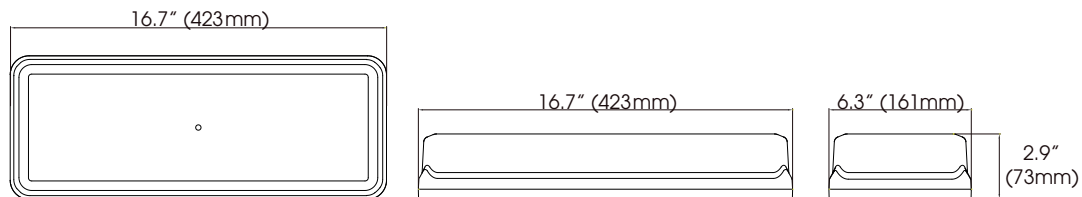

FEATURES

- ▶ Input voltage: 12Vdc
- ▶ 19 selectable flash patterns
- ▶ High intensity LED modules { 18 LED modules of 1 Watt }
- ▶ LEDs rated to 100 000 hours of operation
- ▶ Non-volatile memory recalls last flash pattern used at power up
- ▶ Rear cut-off feature can be applied
- ▶ 2 Warning Modes for quick pattern change
- ▶ Weatherproof and vibration resistant design for internal or external use
- ▶ Available in permanent or magnetic mount
- ▶ Reverse polarity protection
- ▶ Multiple units can be synchronized
- ▶ Color available: 
- ▶ Lens color available: 

ELECTRICAL SPECIFICATIONS

Operating Voltage:	12Vdc
Maximum Current:	3.2A at 12Vdc
Average Power:	19.2 Watts (varies with pattern)
Maximum Power:	38.4 Watts
Fuse Recommended:	5A

CONNECTING OPTIONS

DIMENSIONS