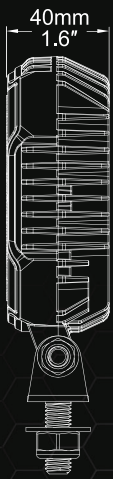

LED WORK LIGHT

W-03202

Flood Beam

W-13202

Spot Beam

Description

You won't find better on the market as an entry-level model. This model has been tested without compromise regarding bad weather and heavy vibration. In addition, its power and flawless light beam place it at the top of its category. Its new rimless design prevents snow or dust from piling up and makes cleaning easier.

- 3000 lumens
- 18 LED of 2 Watts each
- LEDs rated to 30 000 hours of operation
- Color temperature: 6000K
- Water & vibration resistant
- Operating temperature: -40°C to +65°C
- Certificates: CE, RoHS, R10, IP68, IP69K, 60G (Shock)
- Available in Flood and Spot beam
- Integrated 2 Pin Deutsch Connector (Female)
- Additional 180mm cable with Deutsch 2 pin connector (Male)

Utilisations

Agriculture
Carrier
ATV / Off-Road
Excavation

NORTH X LIGHT

Electrical specifications

- Input voltage: 10 to 32Vcc
- Power consumption: 2.75A at 12Vcc / 1.38A at 24Vcc
- Power requirement (max.): 32 Watts
- Recommended fuse: 5A

Dimensions

Light Patterns

Products

Part#	Description
W-03202	WORK LIGHT - ROUND 3000 Lm – FLOOD BEAM
W-13202	WORK LIGHT - ROUND 3000 Lm – SPOT BEAM