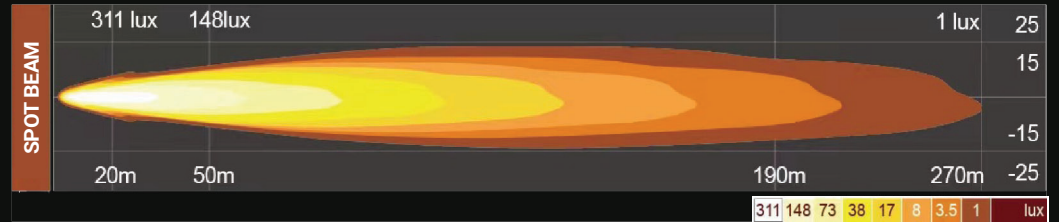

Light Patterns

Products

Part#	Description
W-03202	WORK LIGHT - ROUND 3000 Lm – FLOOD BEAM
W-13202	WORK LIGHT - ROUND 3000 Lm – SPOT BEAM