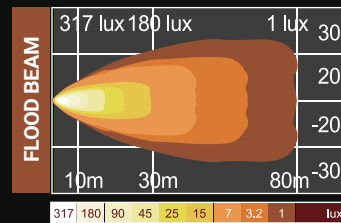

Light Patterns

Products

Part#	Description
W-03202	WORK LIGHT - ROUND 3000 Lm – FLOOD BEAM
W-13202	WORK LIGHT - ROUND 3000 Lm – SPOT BEAM