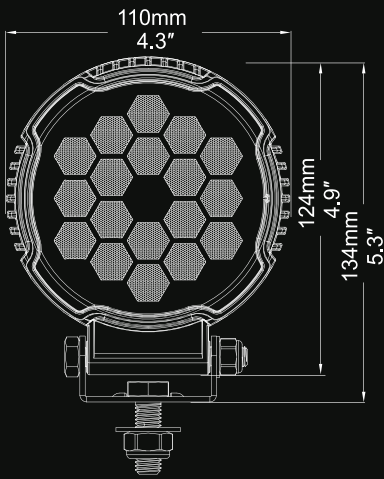

LED WORK LIGHT

W-03202

Flood Beam

W-13202

Spot Beam

Description

You won't find better on the market as an entry-level model. This model has been tested without compromise regarding bad weather and heavy vibration. In addition, its power and flawless light beam place it at the top of its category. Its new rimless design prevents snow or dust from piling up and makes cleaning easier.

- 3000 lumens
- 18 LED of 2 Watts each
- LEDs rated to 30 000 hours of operation
- Color temperature: 6000K
- Water & vibration resistant
- Operating temperature: -40°C to +65°C
- Certificates: CE, RoHS, R10, IP68, IP69K, 60G (Shock)
- Available in Flood and Spot beam
- Integrated 2 Pin Deutsch Connector (Female)
- Additional 180mm cable with Deutsch 2 pin connector (Male)

Utilisations

Agriculture
Carrier
ATV / Off-Road
Excavation

NORTH X LIGHT

Electrical specifications

- Input voltage: 10 to 32Vcc
- Power consumption: 2.75A at 12Vcc / 1.38A at 24Vcc
- Power requirement (max.): 32 Watts
- Recommended fuse: 5A

Dimensions

Light Patterns

Products

Part#	Description
W-03202	WORK LIGHT - ROUND 3000 Lm – FLOOD BEAM
W-13202	WORK LIGHT - ROUND 3000 Lm – SPOT BEAM