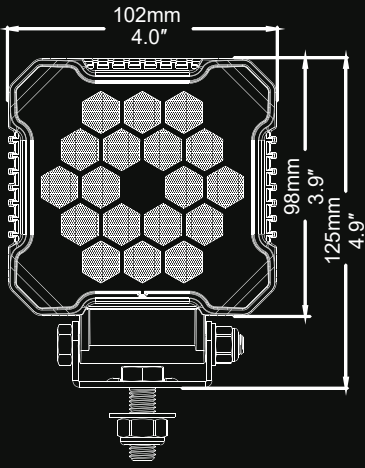

## LED WORK LIGHT

**W-02801**

Flood Beam

**W-12801**

Spot Beam

## Dimensions

## Products

Part#	Description
W-02801	WORK LIGHT - SQUARE 2800 Lm – FLOOD BEAM
W-12801	WORK LIGHT - SQUARE 2800 Lm – SPOT BEAM