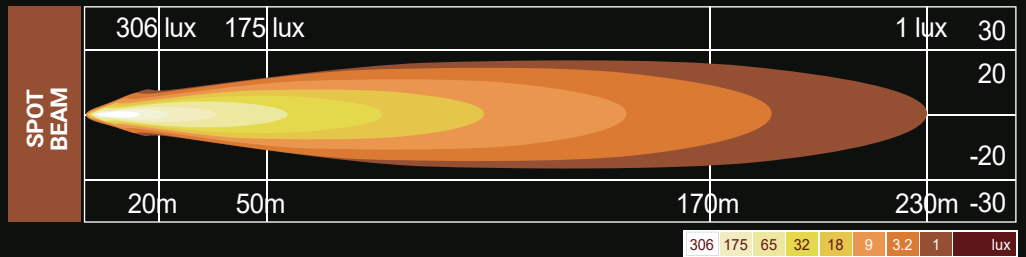

Light Patterns