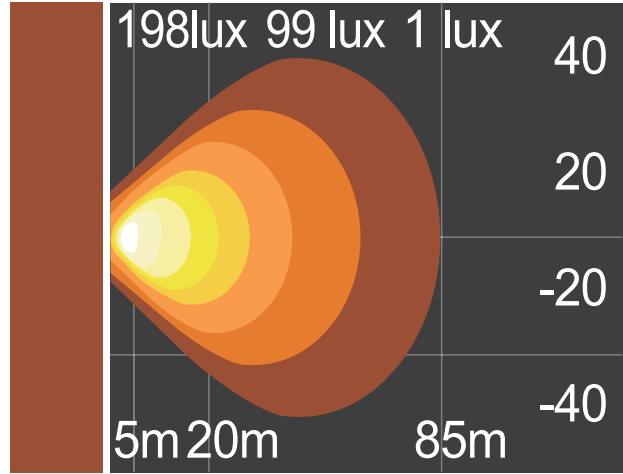

3000K

4000K / 6000K

Faisceau large / Wide Beam

DIMENSIONS