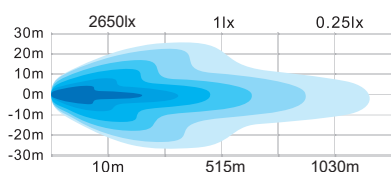

LIGHT PATTERN

Combo Beam

68011Z