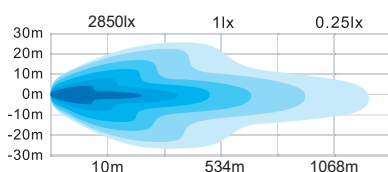

ELECTRICAL SPECIFICATIONS

MODEL	Size	LEDs	Power	RAW Lumen	Amp (12V / 24V)
68011Z	13"	24	120W	10080	7.7A/3.9A
68001Z / 68101Z	21.5"	40	200W	16800	14.6A/7.2A
68031Z	30"	60	300W	25200	20.8A/10.1A
68041Z	40"	80	400W	33600	24.9A/14.2A

DIMENSIONS

MODEL	Size (in / mm)		
	A	B	C
68011Z	14.01 / 357	2.8 / 71.1	2.76 / 70
68101Z	22.8 / 579.4	2.64 / 67.3	2.76 / 70
68001Z	22.13 / 562.9	3.07 / 78.63	2.76 / 70
68031Z	32.01 / 815	3.62 / 92.7	2.76 / 70
68041Z	42.5 / 1068.7	4.41 / 112.2	2.76 / 70

LIGHT PATTERN

Combo Beam

68011Z

68001Z

68041Z

PRODUCT NUMBERS

Number	Description
68011Z	PROSIGNAL - LED LIGHT BAR 13" CURVED 10 080 Lm – COMBO
68101Z	PROSIGNAL - LED LIGHT BAR 21" STRAIGHT 16 800 Lm - COMBO
68001Z	PROSIGNAL - LED LIGHT BAR 21.5" CURVED 16 800 Lm – COMBO
68031Z	PROSIGNAL - LED LIGHT BAR 30" CURVED 25 200 Lm – COMBO
68041Z	PROSIGNAL - LED LIGHT BAR 40" CURVED 33 600 Lm - COMBO