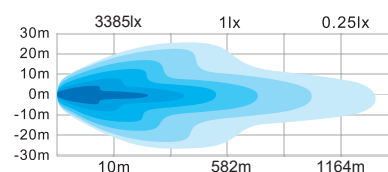

68041Z

PRODUCT NUMBERS

Number	Description
68011Z	PROSIGNAL - LED LIGHT BAR 13" CURVED 10 080 Lm – COMBO
68101Z	PROSIGNAL - LED LIGHT BAR 21" STRAIGHT 16 800 Lm - COMBO
68001Z	PROSIGNAL - LED LIGHT BAR 21.5" CURVED 16 800 Lm – COMBO
68031Z	PROSIGNAL - LED LIGHT BAR 30" CURVED 25 200 Lm – COMBO
68041Z	PROSIGNAL - LED LIGHT BAR 40" CURVED 33 600 Lm - COMBO