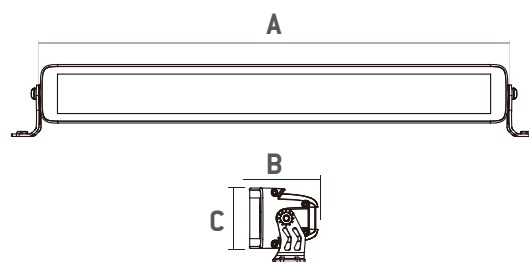

## DESCRIPTION

- ▶ Assembled in a die-cast aluminum housing these light bars are completely weatherproof and resistant to vibration. This led light bar version comes without contour which avoid the snow or dust to stack and makes it easier to clean.
- ▶ The light is reflected to provide the perfect lighting.
- ▶ Ideal for applications such as: Agriculture, Excavation, ATV/Off-road vehicles, and towing.

## FEATURES

- ▶ Multi-voltage input: 12 to 24Vdc
- ▶ 5 Watts high intensity LED (Osram LED)
- ▶ LEDs rated to 30 000 hours of operation
- ▶ Color Temperature: 6000K
- ▶ Water & vibration resistant
- ▶ Certificates: CE, RoHS, R10, IP67
- ▶ Available in curved shape or straight shape light bar (68101Z)
- ▶ Combo light pattern (Spot & Flood)
- ▶ Available in several lengths

## DIMENSIONS

MODEL	Size (in / mm)		
	A	B	C
68011Z	14.01 / 357	2.8 / 71.1	2.76 / 70
68101Z	22.8 / 579.4	2.64 / 67.3	2.76 / 70
68001Z	22.13 / 562.9	3.07 / 78.63	2.76 / 70
68031Z	32.01 / 815	3.62 / 92.7	2.76 / 70
68041Z	42.5 / 1068.7	4.41 / 112.2	2.76 / 70