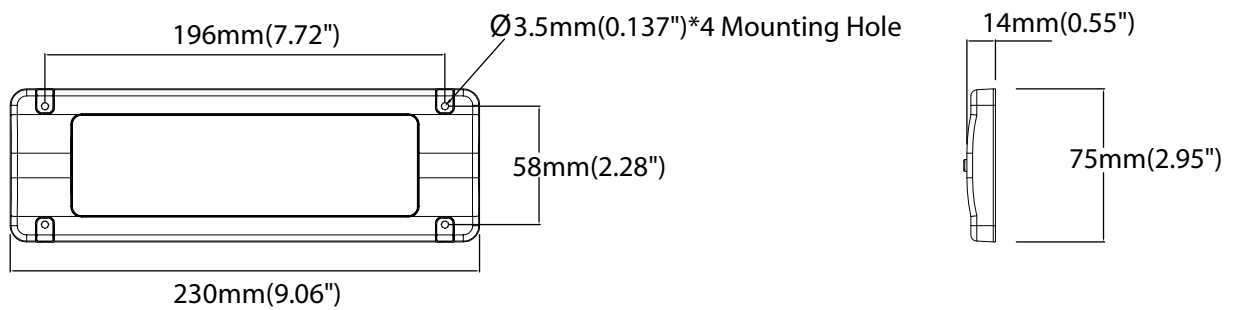

Hidden mounting holes

ELECTRICAL SPECIFICATIONS

Operating Voltage:	12 to 24Vdc
Current Draw:	0.51A to 12Vdc / 0.27A to 24Vdc

DIMENSIONS

PRODUCT NUMBERS

Number	Description
60301Z	PROSIGNAL - DOME LIGHT 9x3 6000K 12-24V 600Lm - WHITE FRAME
60302Z	PROSIGNAL - DOME LIGHT 9x3 4000K 12-24V 600Lm - WHITE FRAME